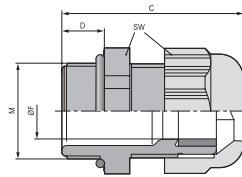

New

SKINTOP® K-M ATEX plus blue / SKINTOP® KR-M ATEX plus blue

SKINTOP® K-M ATEX plus blue SKINTOP® KR-M ATEX plus blue

Benefits

SKINTOP® K-M ATEX plus blue

- High degree of protection
- Dynamic strain stability
- High strain relief
- Large, variable clamping ranges
- Permanent vibration protection

SKINTOP® KR-M ATEX plus blue

- Benefits see SKINTOP® K-M ATEX blue

Application range

SKINTOP® K-M ATEX plus blue

- Fail-safe circuits (class “i”) as well as in housings and devices which required class “e” security.
- Equipment group II / Category 2G+1D
- Mobile offshore and marine applications
- Chemical and petrochemical industry

SKINTOP® KR-M ATEX plus blue

- With reducing seal insert, to seal cables with smaller outer diameters.

Approvals (Norm references)

Design

- Metric connection thread acc. to EN 50262

Technical data

Caution
Installation dimensions and tightening torques see instruction leaflet

Approvals
IBExU08ATEX 1063 X
Ex II 1D Ex tD A20 IP 6x
Ex II 2G Ex e II

Colour delivered
RAL 5015 blue

Material
Body: special polyamide
Seal: special elastomer
O-ring: FKM

Tests
DIN EN 60079-0
DIN EN 60079-7

Degree of protection
IP 68 - 10 bar

Range of temperature
-20°C up to +80°C

Part number	Part designation / size	Clamping range ØF mm	Thread M	SW mm	Overall length C mm	Thread length D mm	Pieces / PU
SKINTOP® K-M ATEX plus blue							
54115400	K-M 12 ATEX plus blue	3-5,5	12 x 1,5	15	26,5 - 30,0	8,0	50
54115410	K-M 16 ATEX plus blue	7-9	16 x 1,5	19	29,0 - 34,0	8,0	50
54115420	K-M 20 ATEX plus blue	7-13	20 x 1,5	25	34,0 - 37,0	9,0	50
54115430	K-M 25 ATEX plus blue	11-17	25 x 1,5	30	35,0 - 40,0	10,0	25
54115440	K-M 32 ATEX plus blue	12-21	32 x 1,5	36	39,0 - 47,0	10,0	25
54115450	K-M 40 ATEX plus blue	19-28	40 x 1,5	46	43,0 - 52,0	10,0	10
54115460	K-M 50 ATEX plus blue	27-35	50 x 1,5	55	54,0 - 62,0	12,0	5
54115470	K-M 63 ATEX plus blue	36-45	63 x 1,5	66	59,0 - 71,0	12,0	5
SKINTOP® KR-M ATEX plus blue							
54115405	KR-M 12 ATEX plus blue	2-4	12 x 1,5	15	26,5 - 30,0	8,0	50
54115415	KR-M 16 ATEX plus blue	4-6	16 x 1,5	19	29,0 - 34,0	8,0	50
54115425	KR-M 20 ATEX plus blue	5-10	20 x 1,5	25	34,0 - 37,0	9,0	50
54115435	KR-M 25 ATEX plus blue	6-13	25 x 1,5	30	35,0 - 40,0	10,0	25
54115445	KR-M 32 ATEX plus blue	9-15	32 x 1,5	36	39,0 - 47,0	10,0	25
54115455	KR-M 40 ATEX plus blue	16-23	40 x 1,5	46	43,0 - 52,0	10,0	10
54115465	KR-M 50 ATEX plus blue	22-29	50 x 1,5	55	54,0 - 62,0	12,0	5
54115475	KR-M 63 ATEX plus blue	29-39	63 x 1,5	66	59,0 - 71,0	12,0	5

Accessories

SKINTOP® K-M ATEX plus blue

- SKINTOP® SDV-M ATEX see page 664

SKINTOP® KR-M ATEX plus blue

- SKINTOP® SDVR-M ATEX see page 664

ÖLFLEX®
UNITRONIC®
ETHERLINE®
HITRONIC®
EPIC®
SKINTOP®
SILVYN®
FLEXIMARK®
ACCESSORIES
APPENDIX